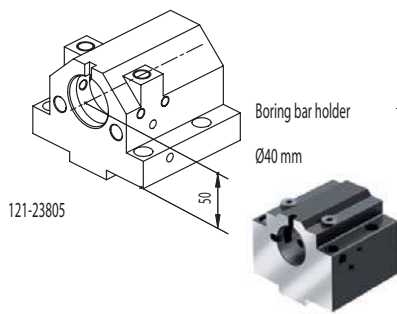

ACCESSORIES

Boring bar holder
Ø40 mm

121-23805

- 165-64114 (Ø8 mm)
- 165-64115 (Ø10 mm)
- 165-64116 (Ø12 mm)
- 165-64117 (Ø16 mm)
- 165-64118 (Ø20 mm)

- 165-64119 (Ø25 mm)
- 165-64120 (Ø32 mm)