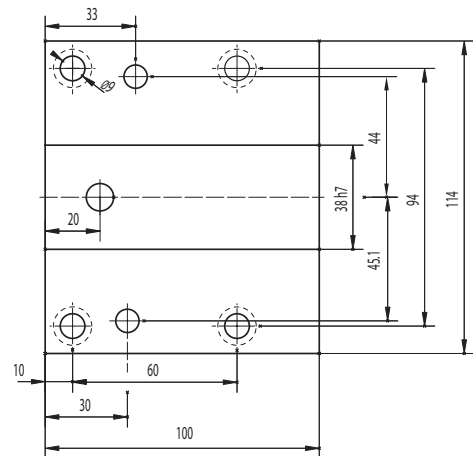

CONNECTION