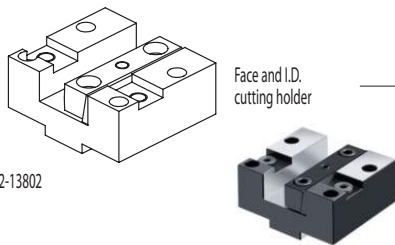

### ACCESSORIES

## MAZAK NEXUS

QTN200/250

Face and O.D. cutting holder

123-33803

Face and I.D. cutting holder

122-13802

Qualified tool  
25x25 mm