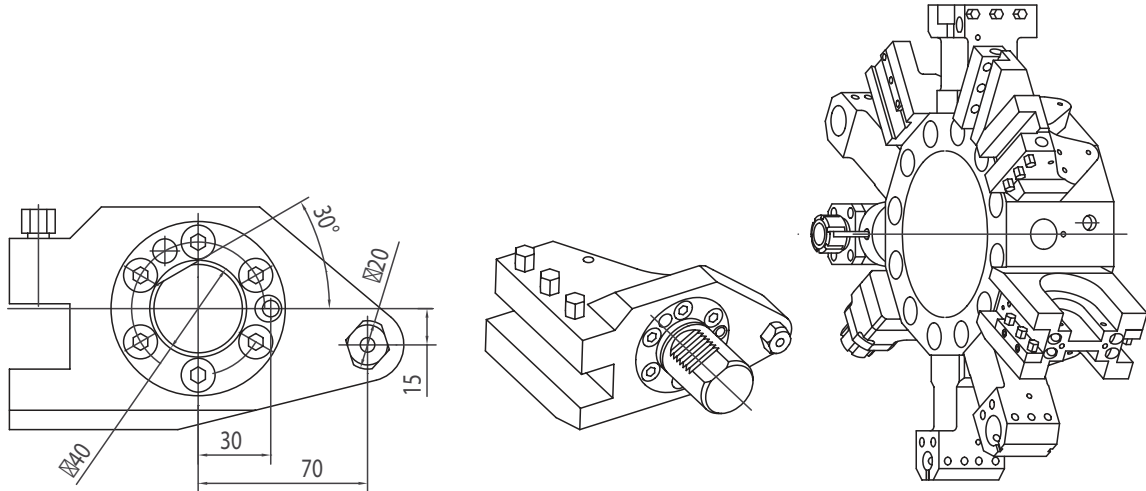

MAZAK SQT MAZAK QTN (VDI40)

SQT 15, SQT 18 M / MS - 12 Stations
SQT 200, SQT 250 M / MS - 12 Stations
QTN 200, QTN 250 M / MS / MY / MSY - 12 Stations